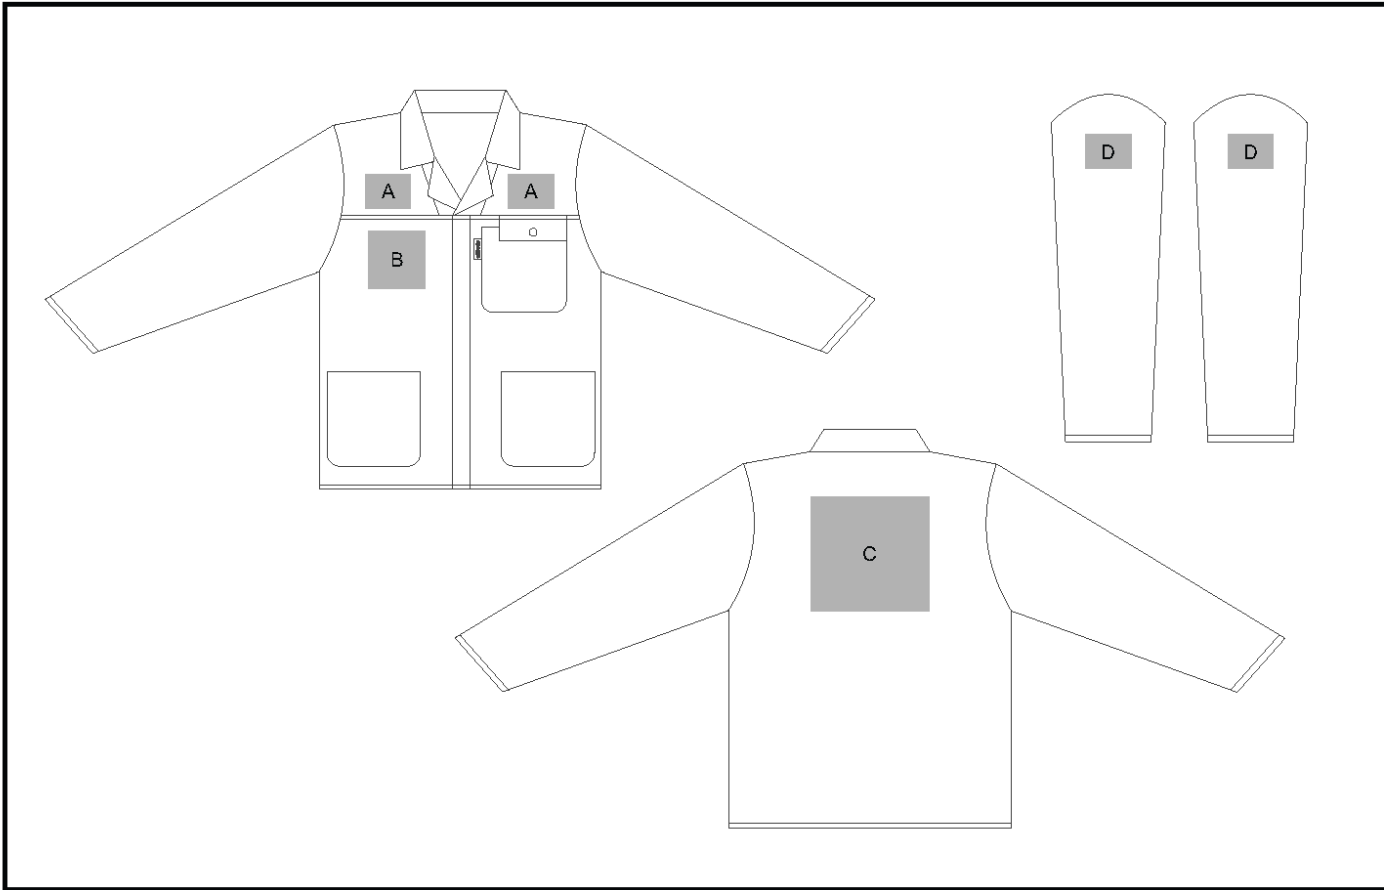

ALT-1116

Cast Premium 100% Cotton Denim Jacket

Need to know:

Branding Options:

Position A

1. Screen Print (SA)
1 Colour
Size: 70mm wide x 30mm high
2. Embroidery (EMB-A)
Size: 80mm wide x 60mm high

Position C

1. Screen Print (SA)
6 Colours
Size: 220mm wide x 200mm high
2. Embroidery (EMB-A)
Size: 100mm wide x 100mm high

Position B

1. Screen Print (SA)
1 Colour
Size: 100mm wide x 80mm high
2. Embroidery (EMB-A)
Size: 100mm wide x 100mm high

Position D

1. Screen Print (SA)
2 Colours
Size: 60mm wide x 60mm high
2. Embroidery (EMB-A)
Size: 80mm wide x 60mm high